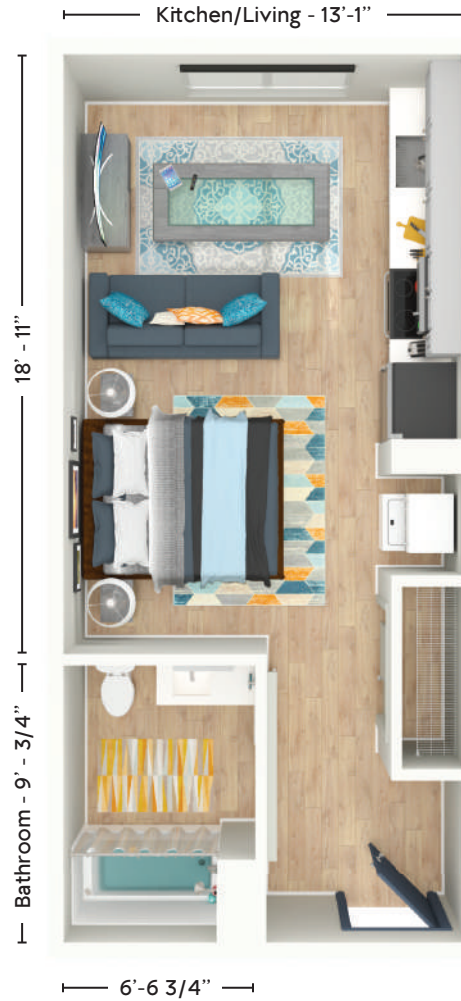

FLOOR 5

FLOOR 6

455 Snelling Ave. N, St. Paul, MN

EQUAL HOUSING OPPORTUNITY

**The Schulz**

STUDIO  
1 BATHROOM

374 SQUARE FEET

APARTMENTS

226 326 426 526 626

FLOOR 2

FLOOR 3

FLOOR 4

FLOOR 5

FLOOR 6